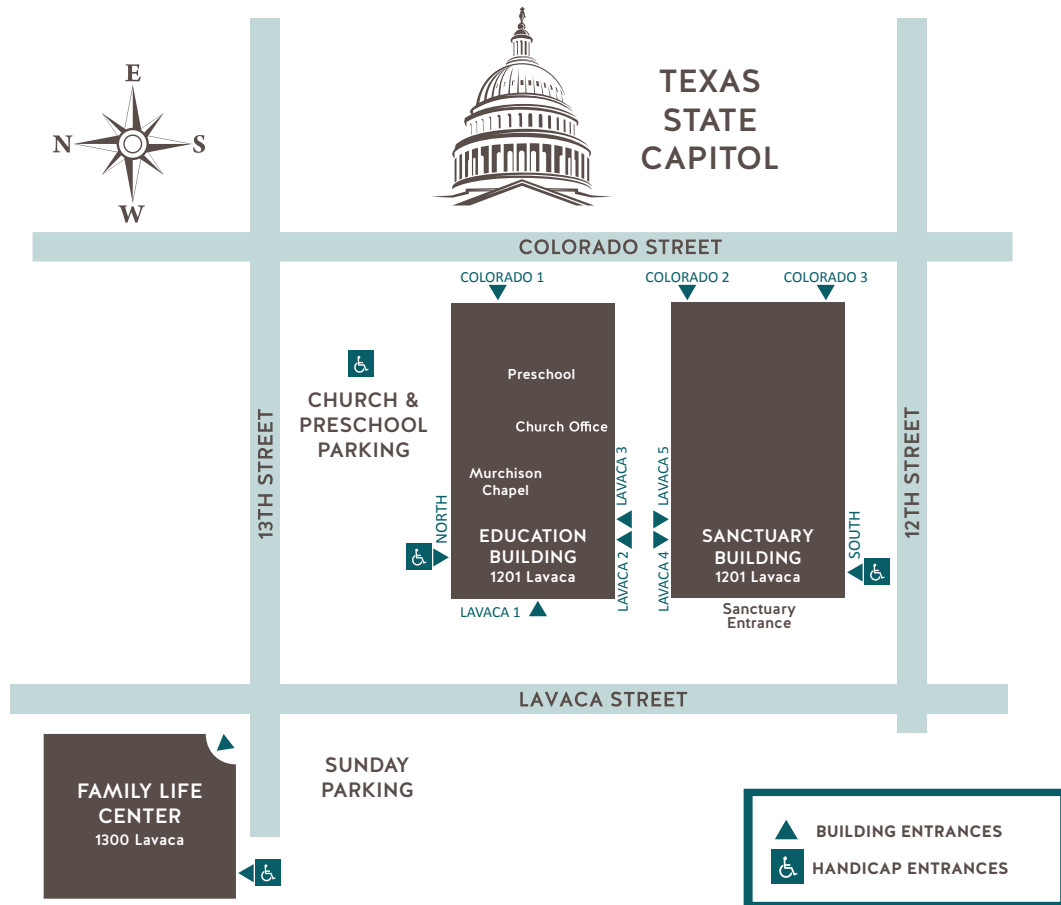

CAMPUS MAP

ENTRANCES

Children's Classrooms	LAVACA 2
Church Office	LAVACA 1
Choir Room	COLORADO 3
Church Nursery	LAVACA 2
Library	LAVACA 4
Murchison Chapel	LAVACA 1
Preschool	NORTH
Preschool Infant Nursery	COLORADO 2
Sanctuary	SANCTUARY ENTRANCE
Wesley Hall	LAVACA 4