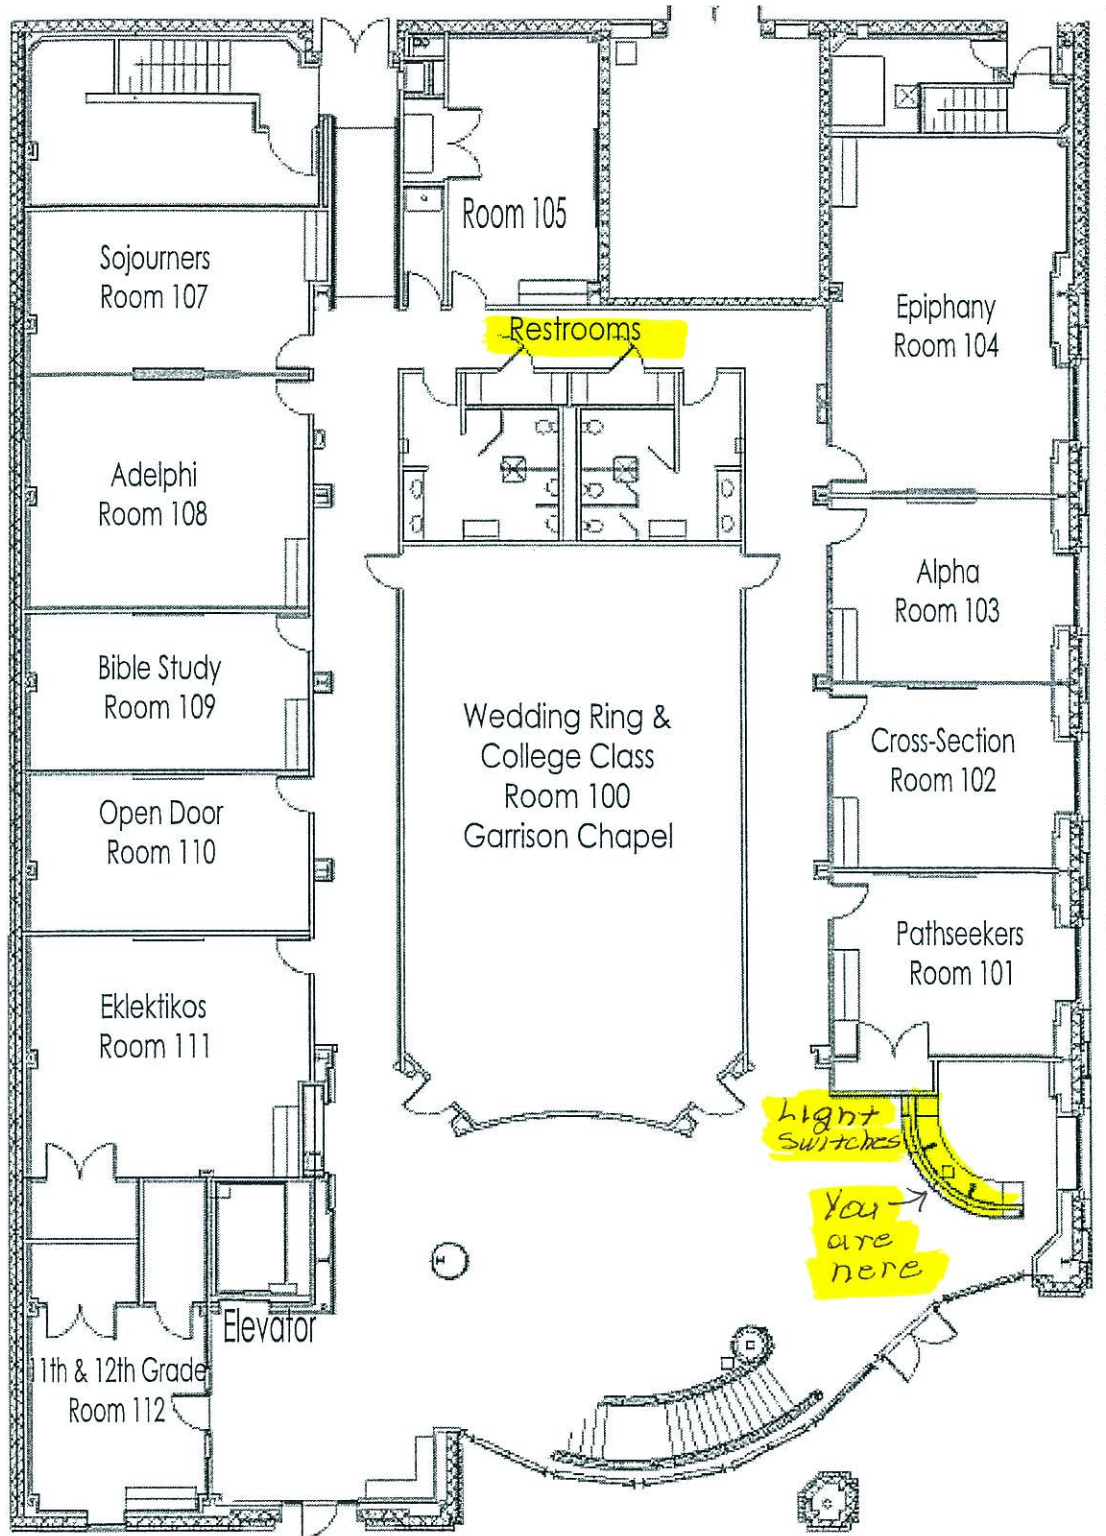

Enclosed is:

A map of the facility

Facility use rules

A map of the downtown area

Emergency contact information

A list of worship service hours at FUMC

Nearby places to eat

Please feel free to join us for worship at any of our services. **ALL ARE WELCOME
HERE!**

Lavaca Street

13th Street

First Church
Schmidt-Jones
Family Life Center
First Floor

First Church
Schmidt-Jones
Family Life Center
2nd Floor